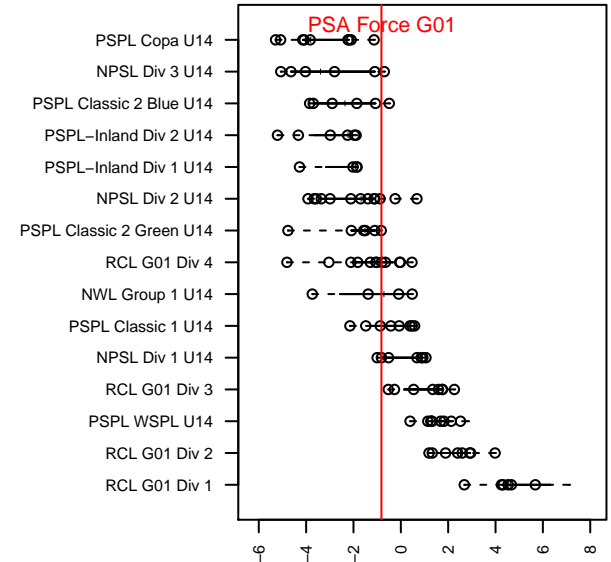

PSA Force G01

Pilchuck Soccer Alliance
 Marysville, WA
 G01 total strength=1041
 attack=2.95 defense=1.8
 fall league = NPSL Div 1 U14
 notes= Marysville Force; Huestis
 2015

alt names used:

Venues played:
 2015 Strawberry Classic GU14
 2015 Bigfoot Group A U14
 2015 NPSL Division 1 U14

**attack and defense variance (black dot)
relative to other teams
and top 10 in region**

**attack and defense rating
relative to others at age
and all opponents in last 13 months**

Performance relative to 13 month average